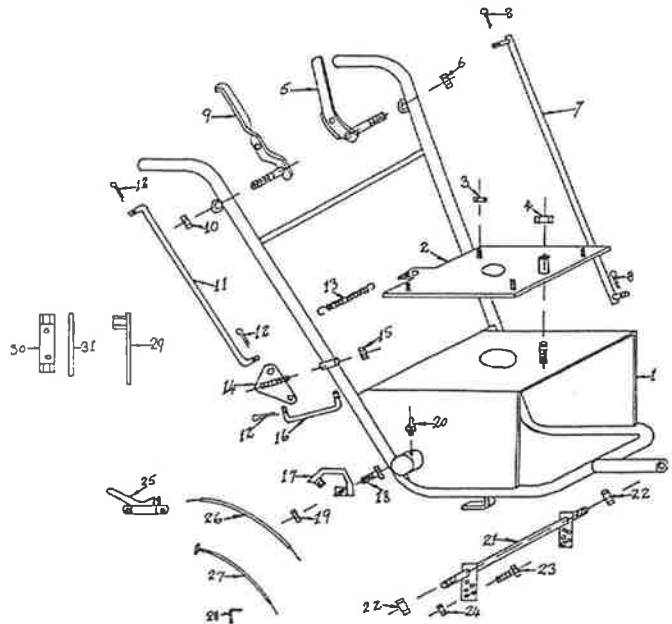

**02 MOW MATIC
1963-1984
5HP, 7HP, 8HP OR 10HP 26" CUT**

02 MOWMATIC GROUP 11: CHASSIS & COMPONENTS

Ref No	Part No	Description
1	02110001	Handle and Engine Frame NLA
2	0211102	Engine Mounting Plate NLA
3	N05CN	Engine Mounting Stud Nut (4)
4	N07WN	Engine Pivot Nut NLA
5	0211103	Drive Engaging Rod Lever NLA
6	N06CN	Lever Pulley Bolt Nut
7	0211104	Drive Engaging Rod NLA
8	CP3-220	Drive Engaging Rod Split Pin (2)
9	0211105	Clutch Operating Lever NLA
10	N06CN	Lever Pivot Bolt Nut
11	0211106	Clutch Link Rod Long NLA
12	CP3-220	Clutch Rod Split Pin (4)
13	S152005B6	Clutch Spring NLA
14	S152003B6	Clutch Pivot Plate NLA
15	N06CN	Clutch Pivot Bolt Nut
16	0211109	Clutch Link Rod Short NLA
17	0211110	Drive Dog Guard L/H NLA
17	0211111	Drive Dog Guard R/H NLA
18	B0416C	Drive Dog Guard Bolt (4)
19	N04CN	Drive Dog Guard Nut (4)
20	GNTFA7	Countershaft Grease Nipple (2) NLA
21	0211112	Rear Axle NLA
21	270	Rear Axle (Early Model) NLA
22	NHM20X1.5T	Rear Axle Nut
22	SNT12F	Rear Axle Nut (Early Model) NLA
23	B0628C	Drive Linkage Pivot Bolt
24	N06CN	Drive Linkage Pivot Bolt Nut
25	AM088	Throttle Lever
26	0211115	Throttle Cable (Suit Lever Control) NLA
27	278	Throttle Cable NLA
28	278A	Throttle Cable Mounting Bracket NLA
29	AM005G0	Spark Plug Spanner
30	AM006C1	Tube Spanner
31	AM007	Tommy Bar

02 MOWMATIC GROUP 17: FRONT WHEEL COMPONENTS

Ref No	Part No	Description
1	151701B6	Front Wheel Hub (2) NLA
1	258A	Front Wheel Hub (2) NLA
1	258	Front Wheel Hub Bushed (2) NLA
2	151702B6	Front Tyre (2) NLA
3	SBB1735	Bearing (4) NLA
3	BB1022-I	Bearing (4) (Earliest Model) NLA
3	SAM017	Bush (2) (Earliest Model)
4	S151703B6	Bearing Spacer (2) NLA
4	260B	Bearing Spacer (2) NLA
5	S151704B6	Front Wheel Axle (2) NLA
5	262/2	Front Wheel Axle (2) (Early Model) NLA
6	NT10F	Nut (2) NLA
7	S151705B6	Hub Cap (2) NLA
8	S151706B6	Dust Cover (2) NLA
9	W061216	Washer (2)
10	N06CN	Axle Nut (2)