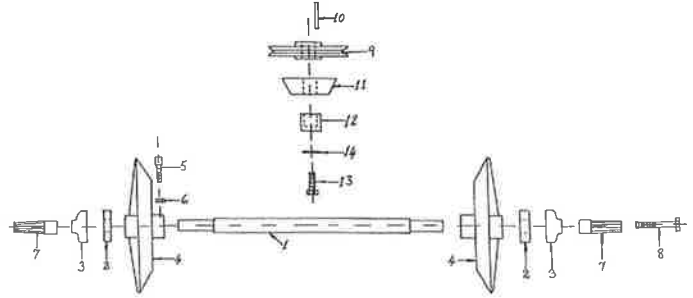

02 MOWMATIC GROUP 17: FRONT WHEEL COMPONENTS

Ref No	Part No	Description
1	151701B6	Front Wheel Hub (2) NLA
1	258A	Front Wheel Hub (2) NLA
1	258	Front Wheel Hub Bushed (2) NLA
2	151702B6	Front Tyre (2) NLA
3	SBB1735	Bearing (4) NLA
3	BB1022-I	Bearing (4) (Earliest Model) NLA
3	SAM017	Bush (2) (Earliest Model)
4	S151703B6	Bearing Spacer (2) NLA
4	260B	Bearing Spacer (2) NLA
5	S151704B6	Front Wheel Axle (2) NLA
5	262/2	Front Wheel Axle (2) (Early Model) NLA
6	NT10F	Nut (2) NLA
7	S151705B6	Hub Cap (2) NLA
8	S151706B6	Dust Cover (2) NLA
9	W061216	Washer (2)
10	N06CN	Axle Nut (2)

02 MOWMATIC GROUP 18: REAR WHEEL COMPONENTS

Ref No	Part No	Description
1	S151801B6	Rear Wheel Hub (2) NLA
1	272	Rear Wheel Hub (2) (Early Model) NLA
2	S151802B6	Tyre (2) NLA
3	BB204212N	Bearing (4)
3	BB1226-I	Bearing (4) (Early Model) NLA
4	AM021	Bearing Spacer (2)
5	W204114M	Washer (2) NLA
6	S151803B6	Hub Cap (2) NLA

02 MOWMATIC GROUP 19: DRIVE COMPONENTS

Ref No	Part No	Description
1	021901	Countershaft NLA
	239	Countershaft (Early Model) NLA
2	BB205215NS	Bearing (2)
	BB1232-I	Bearing (2) (Early Model) NLA
3	021902	Countershaft Dust Cover (2) NLA
4	021903	Clutch Plate (2) NLA
5	SS0612W	Clutch Plate Set Screw (4)
6	N06C	Set Screw Lock Nut (4)
7	S151905B6	Drive Dog (2) NLA
8	B0872F	Drive Dog Bolt (2) NLA
9	AM234	Engine Pulley NLA
10	S152008B6	Engine Pulley Key NLA
11	SCC1648K-I	Clutch Cone NLA
	S224A	Clutch Cone (High Speed)
12	SKIT36	Clutch Cone Retainer NLA
13	SH0720F	Retainer Bolt
14	W07S	Retainer Bolt Washer