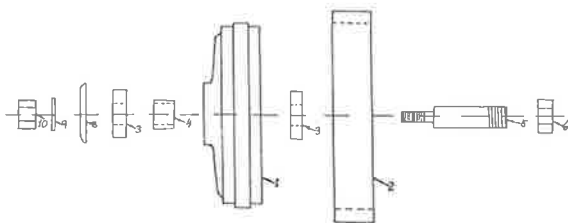

**02 MOW MATIC
1963-1984
5HP, 7HP, 8HP OR 10HP 26" CUT**

02 MOWMATIC GROUP 11: CHASSIS & COMPONENTS

Ref No	Part No	Description
1	02110001	Handle and Engine Frame NLA
2	0211102	Engine Mounting Plate NLA
3	N05CN	Engine Mounting Stud Nut (4)
4	N07WN	Engine Pivot Nut NLA
5	0211103	Drive Engaging Rod Lever NLA
6	N06CN	Lever Pulley Bolt Nut
7	0211104	Drive Engaging Rod NLA
8	CP3-220	Drive Engaging Rod Split Pin (2)
9	0211105	Clutch Operating Lever NLA
10	N06CN	Lever Pivot Bolt Nut
11	0211106	Clutch Link Rod Long NLA
12	CP3-220	Clutch Rod Split Pin (4)
13	S152005B6	Clutch Spring NLA
14	S152003B6	Clutch Pivot Plate NLA
15	N06CN	Clutch Pivot Bolt Nut
16	0211109	Clutch Link Rod Short NLA
17	0211110	Drive Dog Guard L/H NLA
17	0211111	Drive Dog Guard R/H NLA
18	B0416C	Drive Dog Guard Bolt (4)
19	N04CN	Drive Dog Guard Nut (4)
20	GNTFA7	Countershaft Grease Nipple (2) NLA
21	0211112	Rear Axle NLA
21	270	Rear Axle (Early Model) NLA
22	NHM20X1.5T	Rear Axle Nut
22	SNT12F	Rear Axle Nut (Early Model) NLA
23	B0628C	Drive Linkage Pivot Bolt
24	N06CN	Drive Linkage Pivot Bolt Nut
25	AM088	Throttle Lever
26	0211115	Throttle Cable (Suit Lever Control) NLA
27	278	Throttle Cable NLA
28	278A	Throttle Cable Mounting Bracket NLA
29	AM005G0	Spark Plug Spanner
30	AM006C1	Tube Spanner
31	AM007	Tommy Bar

02 MOWMATIC GROUP 17: FRONT WHEEL COMPONENTS

Ref No	Part No	Description
1	151701B6	Front Wheel Hub (2) NLA
1	258A	Front Wheel Hub (2) NLA
1	258	Front Wheel Hub Bushed (2) NLA
2	151702B6	Front Tyre (2) NLA
3	SBB1735	Bearing (4) NLA
3	BB1022-I	Bearing (4) (Earliest Model) NLA
3	SAM017	Bush (2) (Earliest Model)
4	S151703B6	Bearing Spacer (2) NLA
4	260B	Bearing Spacer (2) NLA
5	S151704B6	Front Wheel Axle (2) NLA
5	262/2	Front Wheel Axle (2) (Early Model) NLA
6	NT10F	Nut (2) NLA
7	S151705B6	Hub Cap (2) NLA
8	S151706B6	Dust Cover (2) NLA
9	W061216	Washer (2)
10	N06CN	Axle Nut (2)