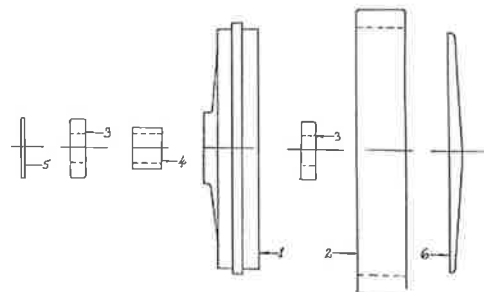

02 MOWMATIC GROUP 18: REAR WHEEL COMPONENTS

Ref No	Part No	Description
1	S151801B6	Rear Wheel Hub (2) NLA
1	272	Rear Wheel Hub (2) (Early Model) NLA
2	S151802B6	Tyre (2) NLA
3	BB204212N	Bearing (4)
3	BB1226-I	Bearing (4) (Early Model) NLA
4	AM021	Bearing Spacer (2)
5	W204114M	Washer (2) NLA
6	S151803B6	Hub Cap (2) NLA