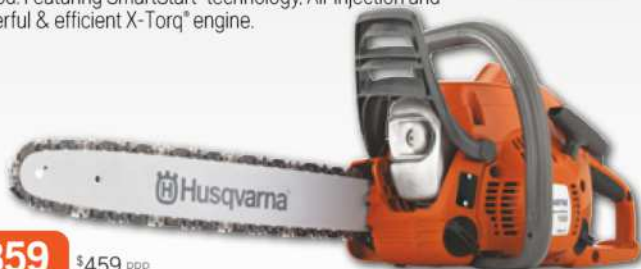

\$269

While stocks last!

H 120e Mark II

16" Bar - 3/8" LP - 38.2 cc - 5.1kg

All-round easy to use chainsaw for homeowners with ample power to make light work of pruning tasks and cutting firewood. Featuring SmartStart® technology, Air Injection and a powerful & efficient X-Torq® engine.