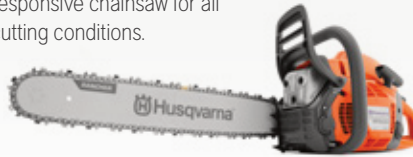

$1,249

$1,349 RRP

L 460

20" Bar - 3/8" - 60.3 cc - 6.0 kg (excl. cutting equipment)

An all-round saw that gives you the power needed for demanding cutting jobs.